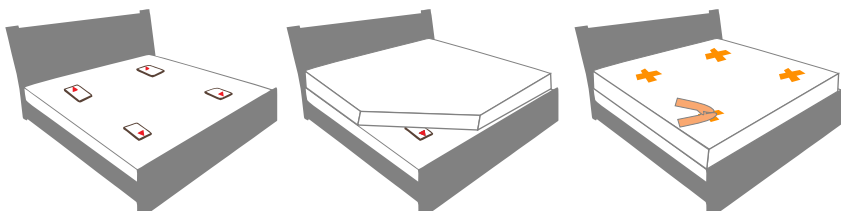

The Assist is placed in each corner of the bed between the mattress and the box spring. The Assist reduces the weight of each mattress corner when doing bed turnovers.

Simply pop up the mattress corner, tuck the sheets and press down on the corner to collapse the Assist.